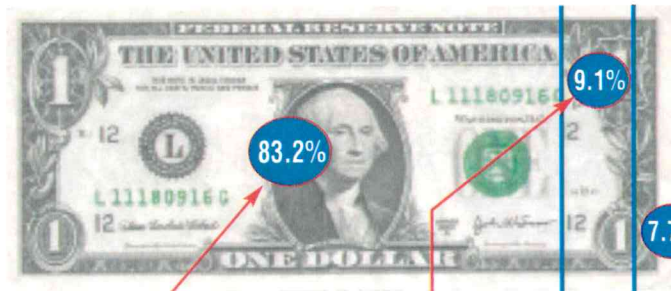

Where Your Tax Dollar Goes

Souderton Area School District

Montgomery County

Lower Salford Township

- Lower Salford Township - 2.689 mills, 7.7 percent
- Montgomery County - 3.459 mills, 9.1 percent
- Souderton Area School District - 28.782 mills, 83.2 percent

**The average residential assessment in Lower Salford Township is \$195,000.*